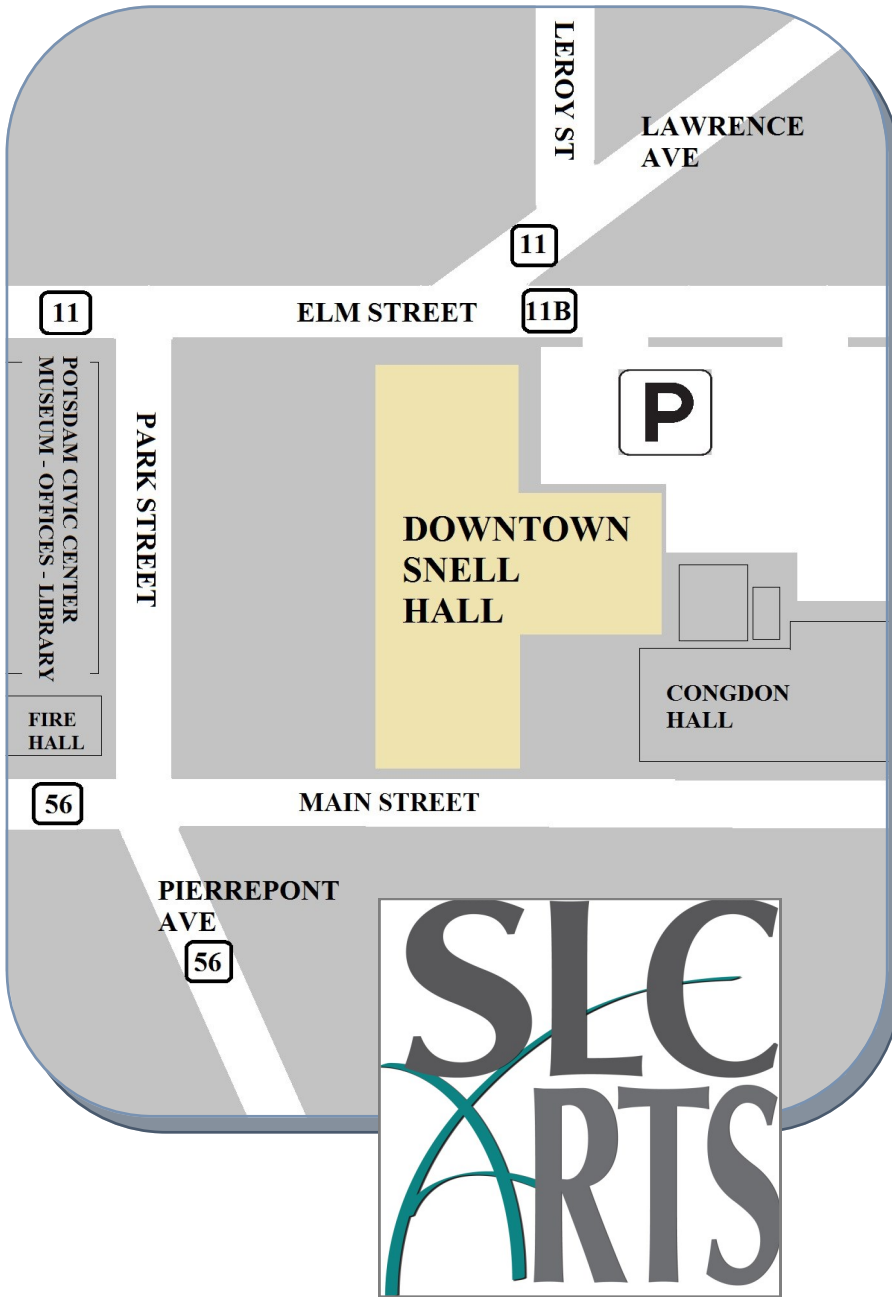

SLC Arts at Downtown Snell Hall

www.slartscouncil.org

arts@slartscouncil.org | 315-265-6860

mailing address: PO Box 252

Potsdam NY 13676

office: room 124A