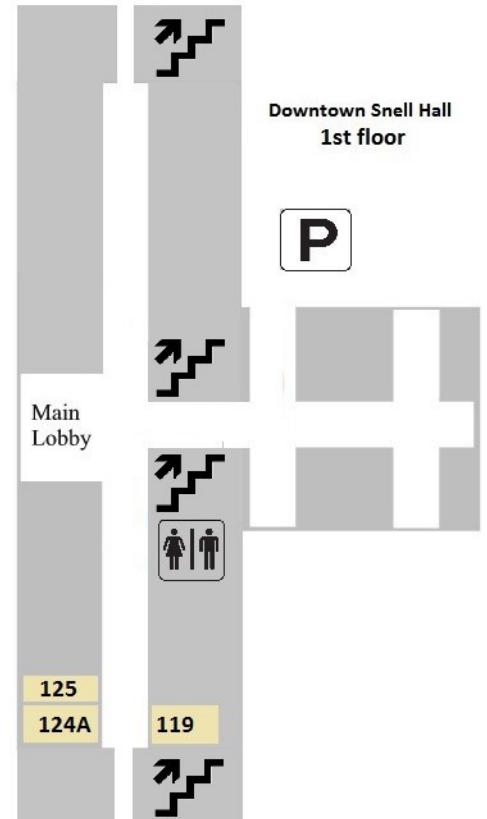

SLC Arts at Downtown Snell Hall

www.slartscouncil.org

arts@slartscouncil.org | 315-265-6860

mailing address: PO Box 252

Potsdam NY 13676

office: room 124A