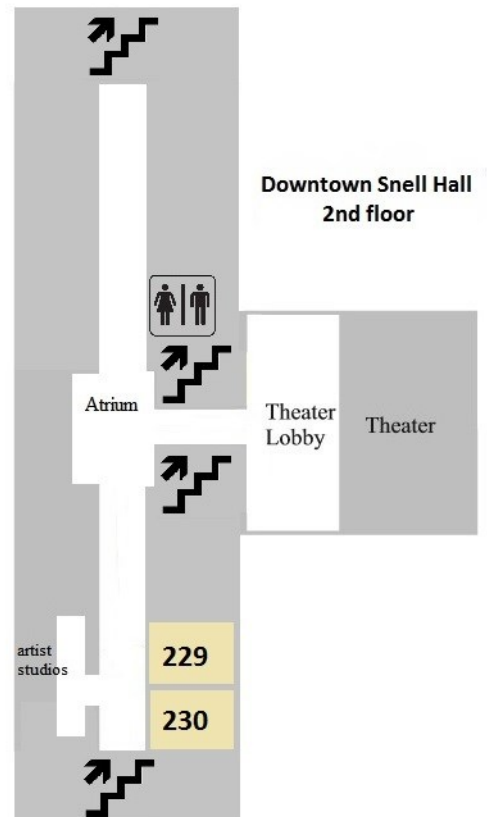

SLC Arts at Downtown Snell Hall

www.slartscouncil.org

arts@slartscouncil.org | 315-265-6860

mailing address: PO Box 252

Potsdam NY 13676

office: room 124A